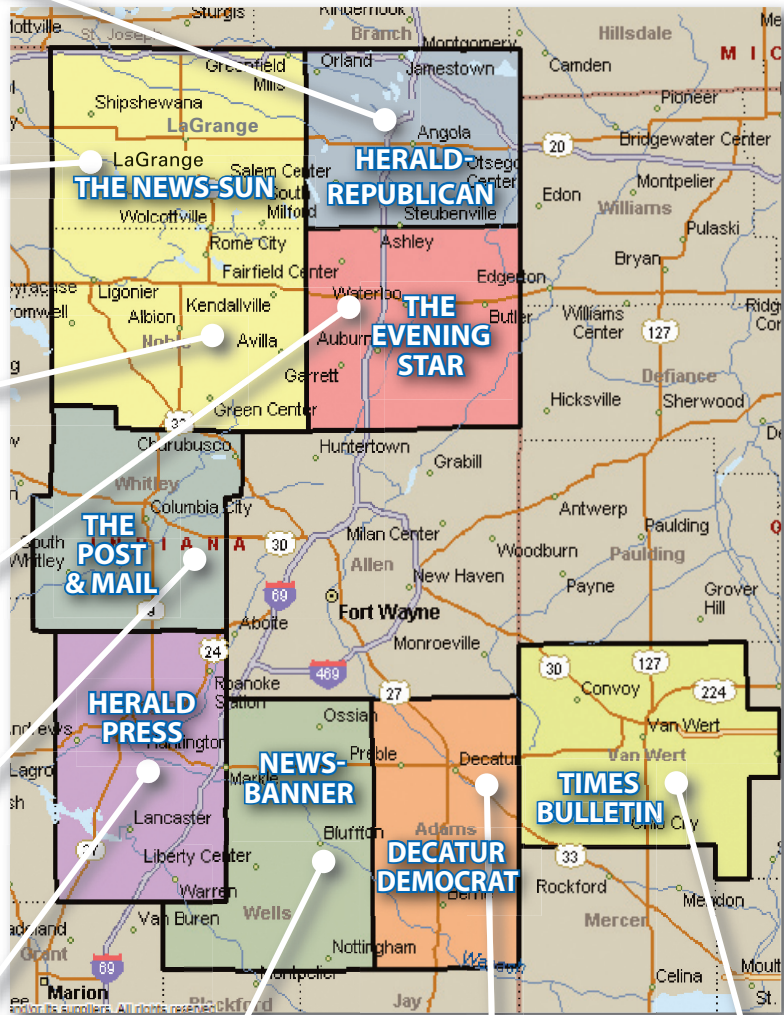

Hassle-Free, One Call, One Invoice

Steuben County
HERALD-REPUBLICAN
Daily & Sunday

Population 33,722
Households 12,738
Largest City - Angola 7,795
Labor Force 17,005
Median Household Income .. $42,509

LaGrange County
THE NEWS-SUN
Daily & Sunday

Population 36,515
Households 11,225
Largest City - LaGrange 3,972
Labor Force 16,815
Median Household Income ...$43,389

Noble County
THE NEWS-SUN
Daily & Sunday

Population 47,627
Households 16,696
Largest City - Kendallville 9,997
Labor Force 23,506
Median Household Income ...$42,934

DeKalb County
THE EVENING STAR
Daily & Sunday

Population 41,524
Households 15,134
Largest City - Auburn 12,661
Labor Force 21,891
Median Household Income ...$45,833

Whitley County
THE POST & MAIL
Daily

Population 31,955
Households 11,711
Largest City - Columbia City 7,764
Labor Force 17,459
Median Household Income ...$47,003

Huntington County
HERALD PRESS
Daily & Sunday

Population 38,124
Households 14,242
Largest City - Huntington 17,040
Labor Force 20,729
Median Household Income ...$42,277

Wells County
BLUFFTON NEWS-BANNER
Daily

Population 27,963
Households 10,402
Largest City - Bluffton 9,457
Labor Force 14,836
Median Household Income ...$43,681

Adams County
DECATUR DEMOCRAT
Daily

Population 33,815
Households 11,818
Largest City - Decatur 9,506
Labor Force 16,450
Median Household Income ...$41,489

Van Wert County
TIMES BULLETIN
Daily

Population 29,276
Households 11,587
Largest City - Van Wert 10,533
Labor Force 15,137
Median Household Income ...$39,368

Sources: Stats Indiana, Ohio Department of Development, Greater Fort Wayne Business Weekly.