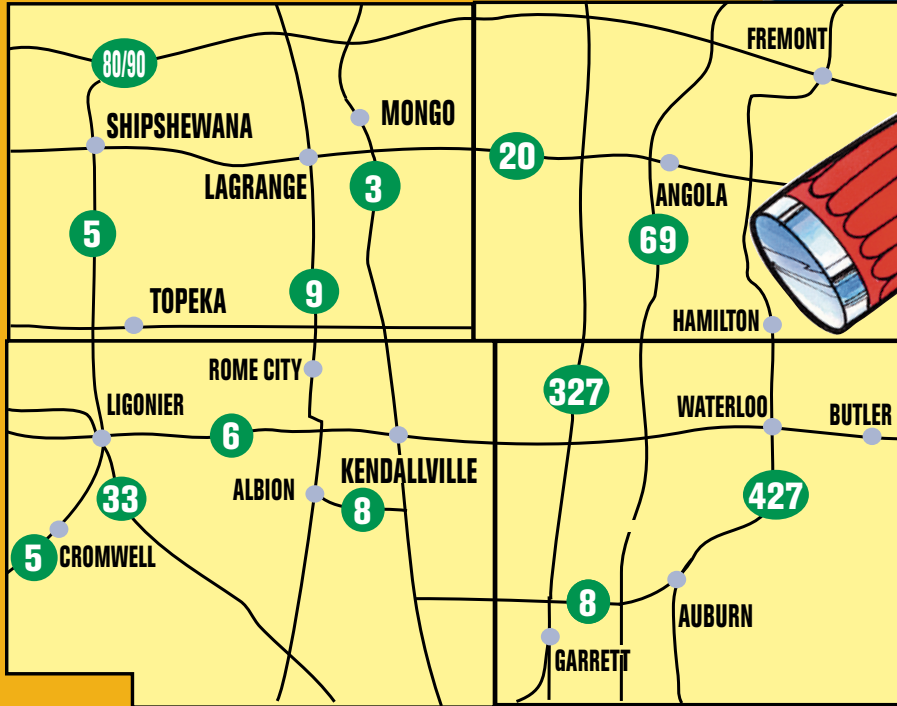

# NORTHEAST INDIANA

## Your Valuable Customer Base

KPC readers  
Shop  
Fort Wayne.

*\*U.S. Census Bureau, State and County Quick Facts. Studies conducted by Belden Assoc.*

## In The Past 30 Days Shopping:

Glenbook Square.....	45%	Northcrest.....	31%
Kohls.....	32%	Lowes.....	29%

**DEKALB COUNTY • NOBLE COUNTY • LAGRANGE COUNTY • STEUBEN COUNTY**  
 "Keeping People Connected"

**KPC** Media Group INC.

102 N. Main • PO Box 39 • Kendallville, IN 46755 • 260.347.0400

THE NEWS SUN  
Noble & LaGrange Counties

The Star  
DeKalb County

THE HERALD  
REPUBLICAN  
Steuben County

The Advance Leader  
Ligonier