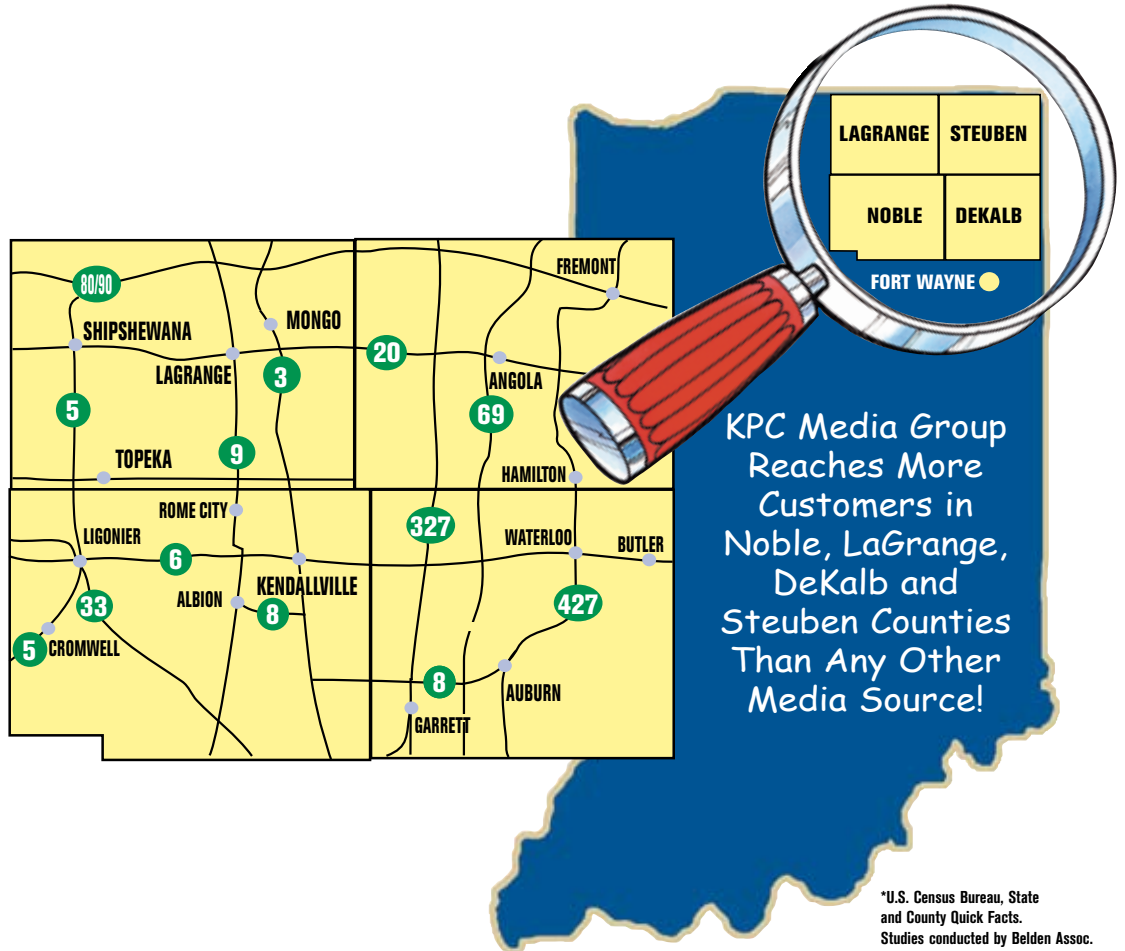

Bringing the Pieces Together

NORTHEAST INDIANA'S Leading Media Source

*U.S. Census Bureau, State and County Quick Facts. Studies conducted by Belden Assoc.

- THE NEWS SUN**
Noble & LaGrange Counties
- The Star**
DeKalb County
- THE HERALD REPUBLICAN**
Steuben County
- The Advance Leader**
Ligonier
- The Garrett Clipper**
Garrett
- THE Butler Bulletin**
Butler
- SmartShopper**
DeKalb, Steuben,
Noble & LaGrange Counties

2 to 1 Coverage in Areas with Buying Power

Median Household Income - \$46,200
41% Above \$50,000 Income
18% Above \$75,000 Income
Percent of Home Ownership 80%

	<u>KPC Media Group Inc.</u>	<u>Ft. Wayne Newspapers</u>
Noble County	36%	16%
DeKalb County	42%	24%
Steuben County	36%	17%
LaGrange County	17%	6%

Add the Smart Shopper to reach every household.

102 N. Main • PO Box 39
Kendallville, IN 46755
260.347.0400

kpcnews.com
 Your connection to the world.

DEKALB COUNTY • NOBLE COUNTY • LAGRANGE COUNTY • STEUBEN COUNTY